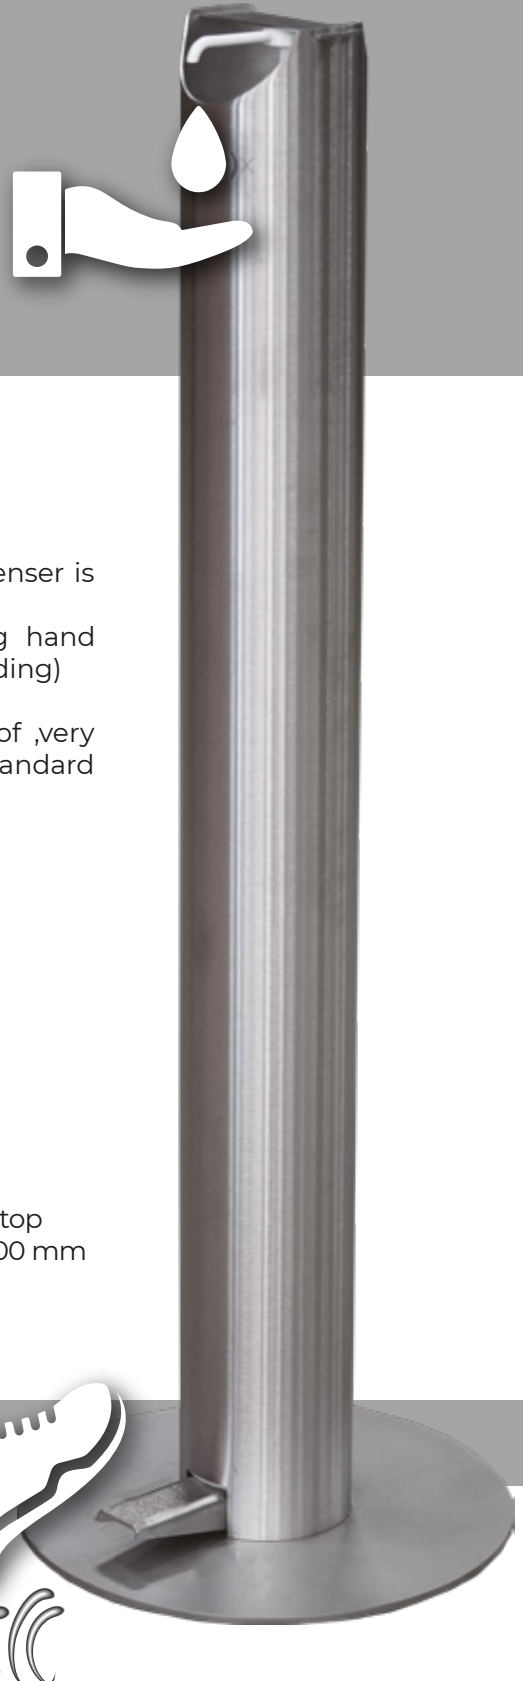

# ILONA

PEDAL ACTIVATED SANITIZER DISPENSER

## HAND SANITISER

PEDAL COMMAND

(R) (C) Patent pending

- ✓ No contact with hands
- ✓ Adapts to all bottles
- ✓ 100% mechanical
- ✓ No installation required
- ✓ Durable and robust

### Proudly made in UK

Made in UK, this stainless steel dispenser is fully mechanical.

Its pedal command avoids getting hand contaminated. ILONA (patent pending) doesn't need installing.

It's stable on its own, is vandal proof, very sturdy and compatible with any standard bottle.

### Technical characteristics :

Brushed stainless steel  
Height : 1000 mm  
Diameter : 114 mm  
Foot diameter 330 mm

Adaptable to any bottle with a push-in top  
Diameter max 110 mm - Height max : 300 mm